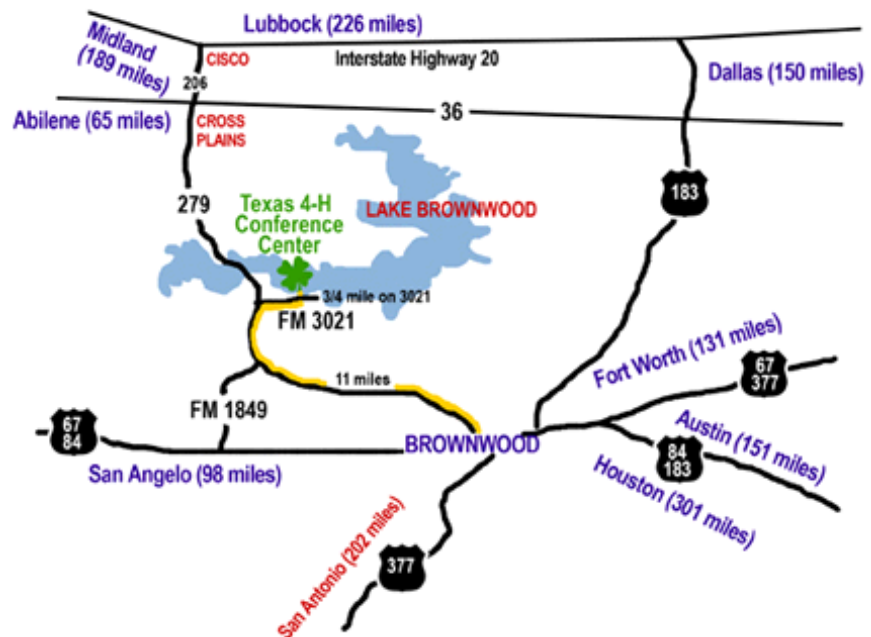

From Brownwood, take Highway 279 North 11 miles; Exit right on Farm to Market Road 3021; Travel 3/4 mile to main gate of the Texas 4-H Center. Turn Left and follow the paved road!

CLICK ON MAP FOR LARGER VERSION