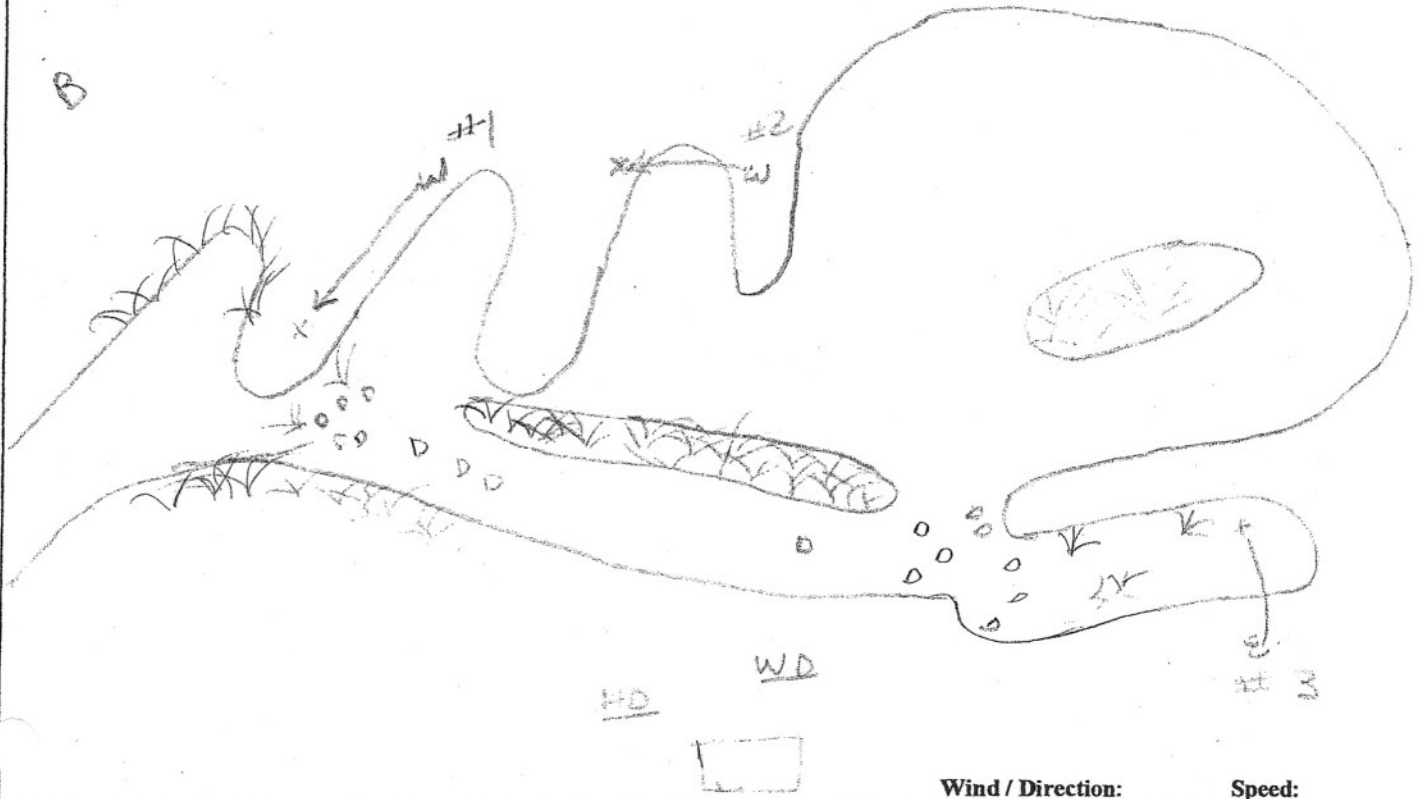

[ ]

[ ]

WATER MARKS

PASS

MARGINAL

FAIL

Wind / Direction:

Speed:

WATER BLIND

PASS

MARGINAL

FAIL

Areas to be judged:

Gun Safety    Nose    Desire    Style  
 Marking / Memory    Control

CONTROL / LINE MANNERS

PASS

MARGINAL

FAIL

Reasons for lower Score: Handler/Dog exhibited

- "Lack of nose"
- "Lack of Desire or Style"
- "Lack of Marking/Memory Skills"
- "Lack of Control on the Blind"
- "Lack of Line Manners Control"
- Other:

Wind / Direction:

Speed:

Symbols:

W - Whistle

WR - Whistle Refusal

C - Cast

CR - Cast Refusal