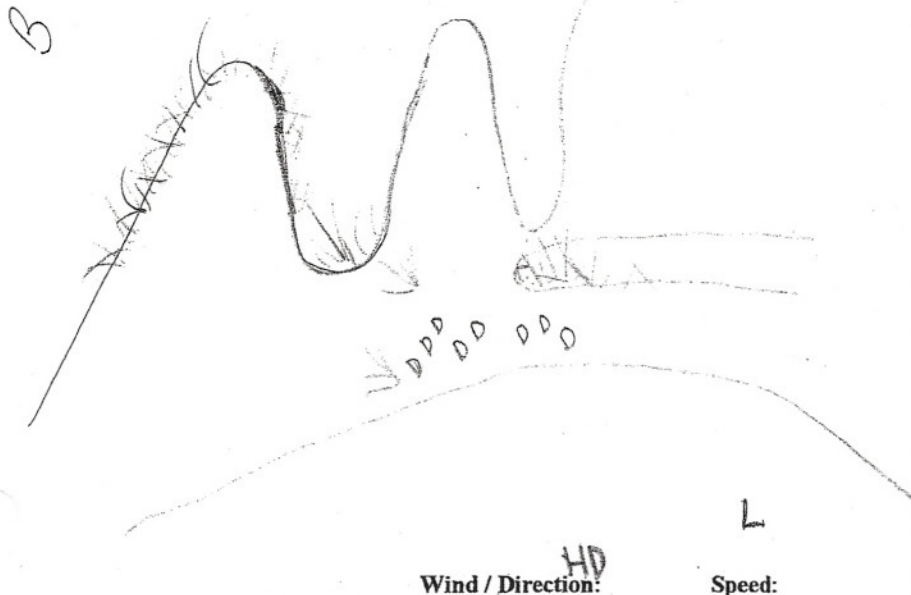

WATER BLIND

PASS

MARGINAL

FAIL

Areas to be judged:

Gun Safety    Nose    Desire    Style  
 Marking / Memory    Control

CONTROL / LINE MANNERS

PASS

Wind / Direction:

Speed:

Symbols:

W - Whistle

WR - Whistle Refusal

C - Cast

CR - Cast Refusal